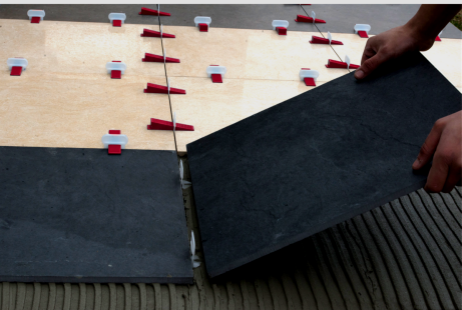

TILELOCK CLIPS PLIERS FREE

TLS - TILE LOCK Levelling System

Tile Lock is a revolution in the tile setting, while it ensures the proper leveling of tiles, this system helps to speed up the tile setting process. Can be used by hand or with pliers

**SMOOTH FINISH.
FOR A BETTER WORLD.**

TILE LOCK[®]
FOR PROFESSIONALS

www.tlpro.co

TILE LOCK LEVELING SYSTEM

- EXTREMELY **EASY** TO INSTALL
- CAN BE USED **WITHOUT** FLOOR PLIERS
- INSTALLATION IS UP TO **3x FASTER**
- MORE **PROFITABLE** FOR INSTALLER

TILE LOCK was developed to bring a perfect installation for all surfaces covered with tiles. This system ensures that your tile installation will be leveled while laying tiles takes less time.

For those who are uncomfortable around tools all installation can be done with hand.